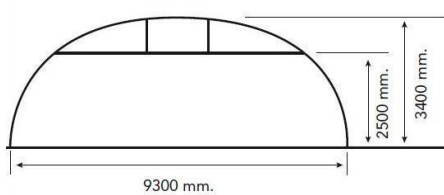

The tunnels can be supplied with transparent or opaque films. We can also include roll up side ventilation.

	9,30 mtr.
	± 3,40 mtr.
	2,00 mtr.
	tot/to/bis/à 100 mtr.

Anima - trading & advice  
Vlotlaan 661, 2681 TZ Monster  
The Netherlands