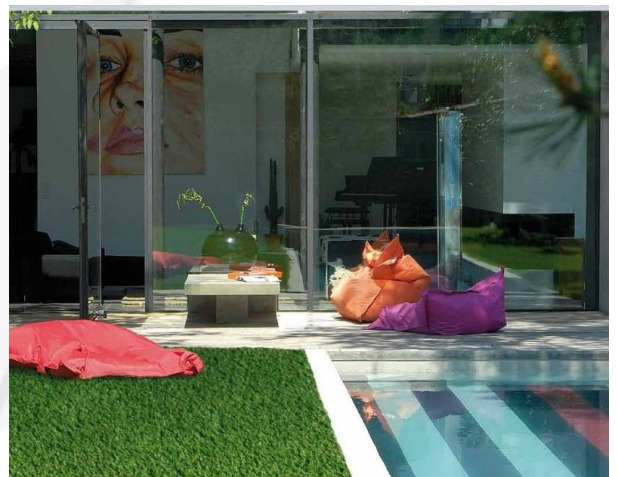

Below you can find a few pictures of solutions with Edelgrass artificial turf, feel free to contact us for more specific details.